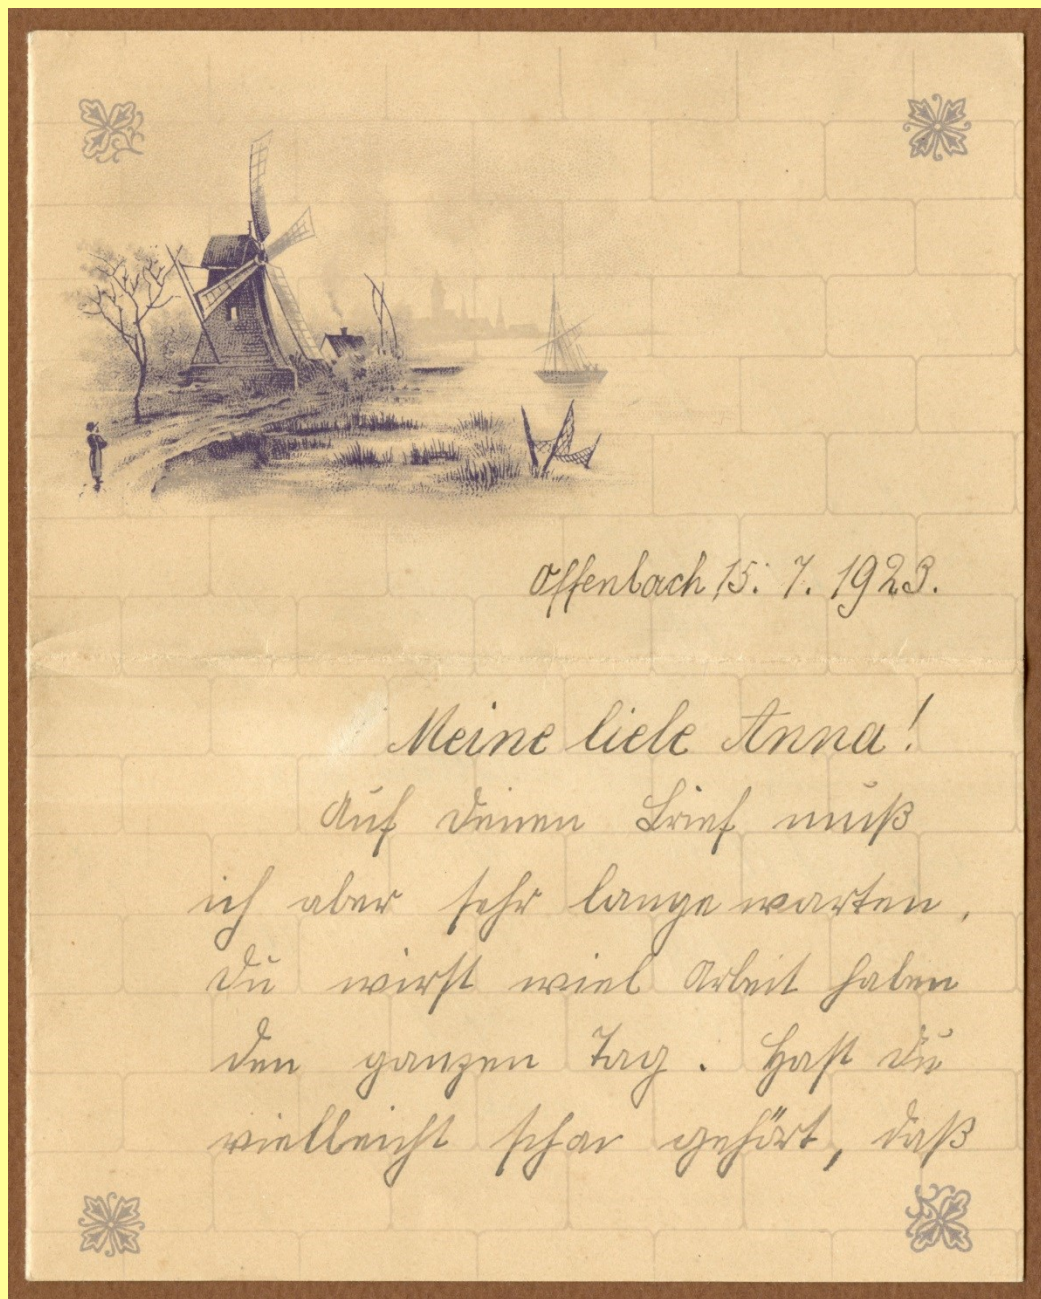

Listownik

Rzesza Niemiecka
1929 r.