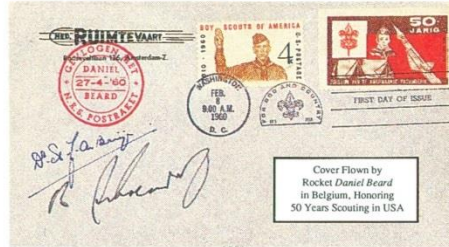

# z Gujany

Daniel  
C. Beard

Boy  
Scout  
Pioneer

1850-1941

**GUYANA**

**\$190**

Mail carrying rocket 'DANIEL BEARD'

**17th WORLD SCOUT JAMBOREE KOREA - 1991**