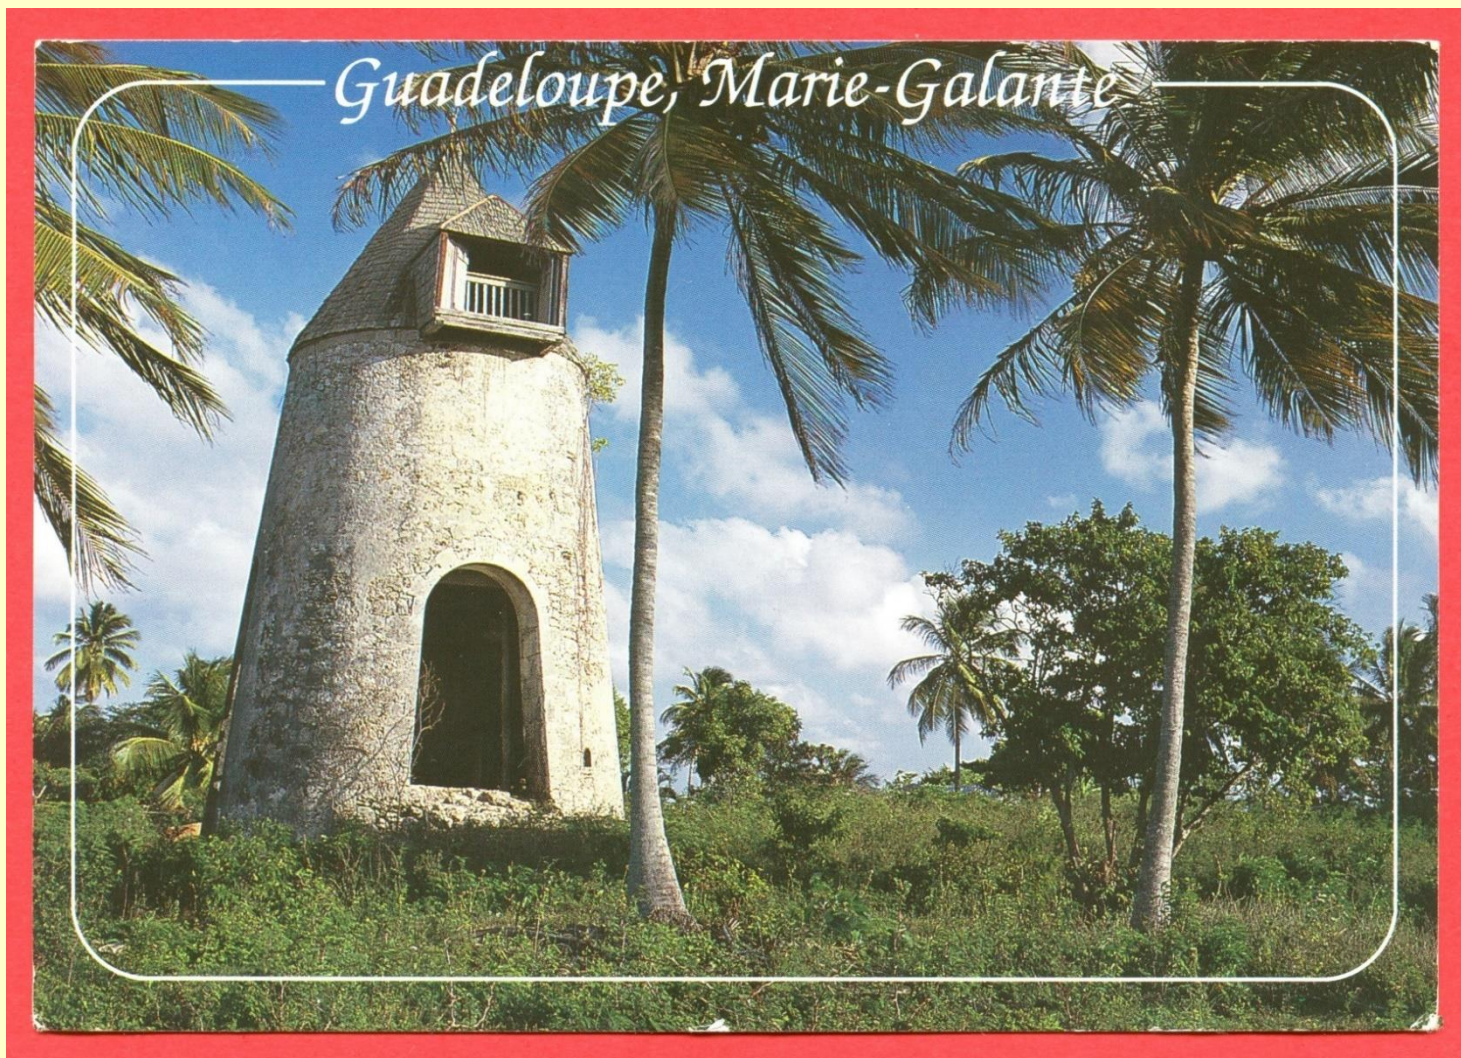

z Guadalupe