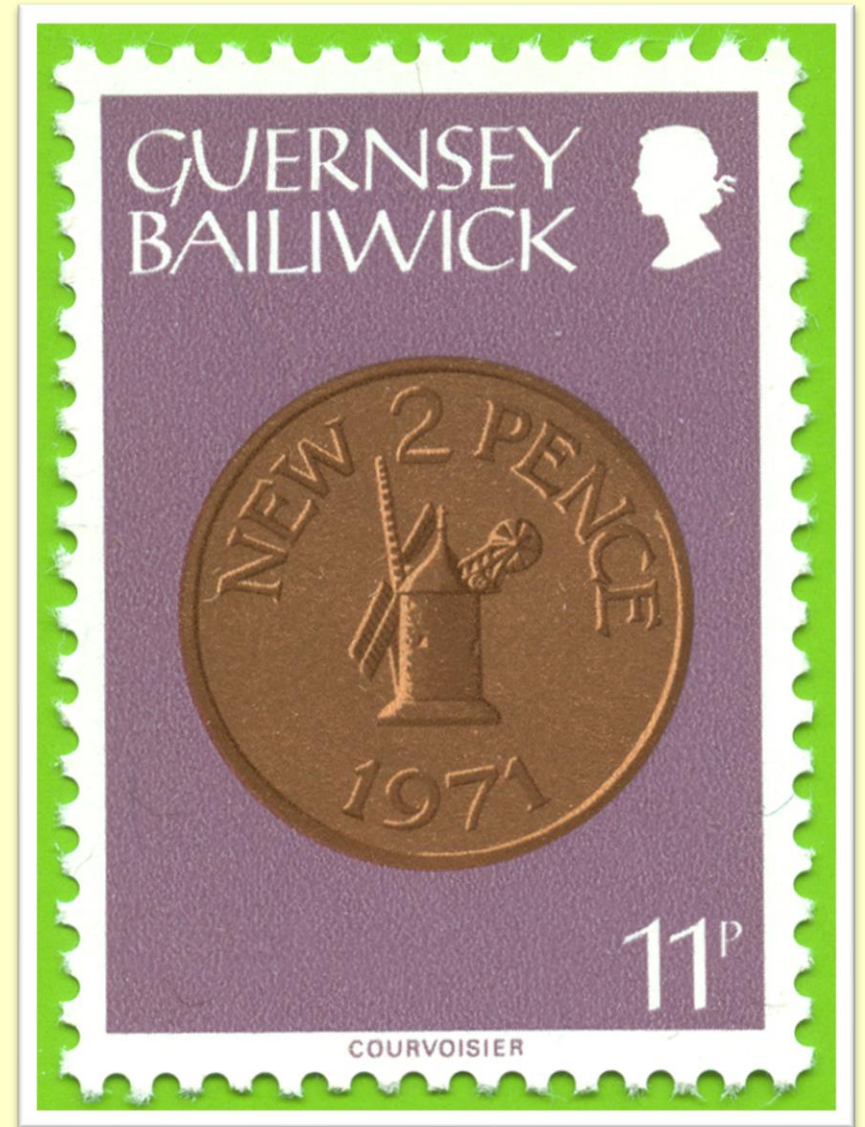

z Guernsey

**Moneta
i Znaczek Pocztowy**