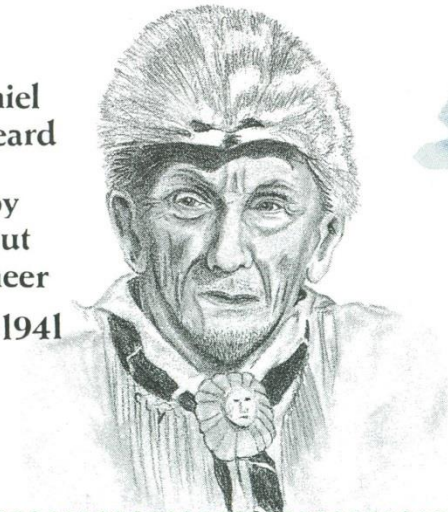

# z Gujany

Daniel  
C. Beard

Boy  
Scout  
Pioneer

1850-1941

**GUYANA**

**\$190**

Mail carrying rocket 'DANIEL BEARD'

**17th WORLD SCOUT JAMBOREE KOREA - 1991**